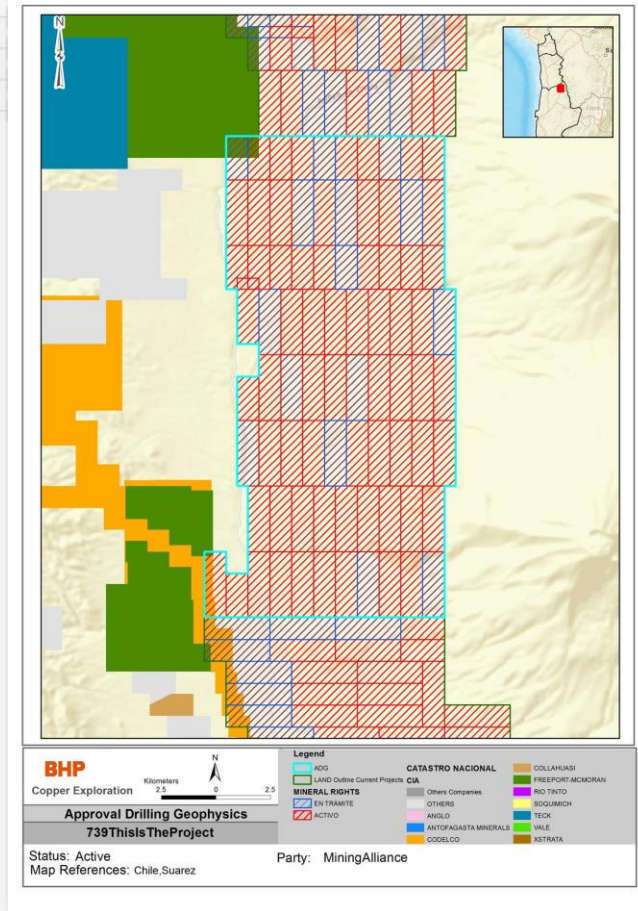

Custom Printable Maps

- MXD
- Custom View
- Tags
- SSRS